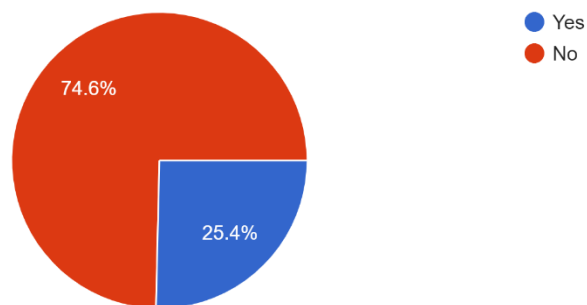

Sign. of Convenor

Signature of Principal with College Seal

Kaptured'21

Feedback Analysis

Gender
67 responses

Was there any difficulty faced by you during the entire course of the competition?
67 responses

Do you think that the DLLE Department has maintained it's sanity in accordance with the aforementioned rules and have followed it promptly without any loopholes?
67 responses