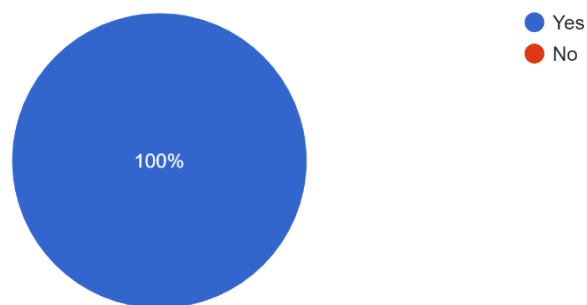

Sign. of Convenor

Signature of Principal with College Seal

Kaptured'21

Feedback Analysis

Gender
67 responses

Was there any difficulty faced by you during the entire course of the competition?
67 responses

Do you think that the DLLE Department has maintained it's sanity in accordance with the aforementioned rules and have followed it promptly without any loopholes?
67 responses