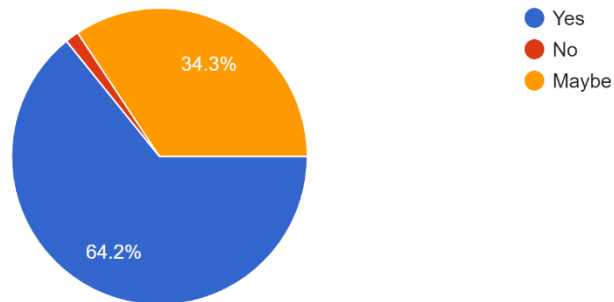

Do you think this event relevant in current times ?
67 responses