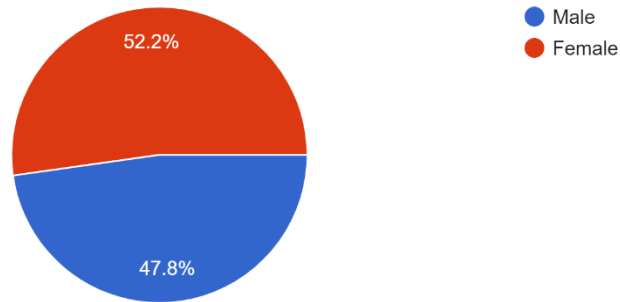

Sign. of Convenor

Signature of Principal with College Seal

Kaptured'21

Feedback Analysis

Gender
67 responses

Was there any difficulty faced by you during the entire course of the competition?
67 responses

Do you think that the DLLE Department has maintained it's sanity in accordance with the aforementioned rules and have followed it promptly without any loopholes?
67 responses