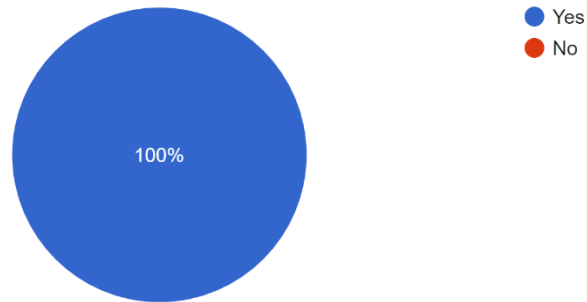

Were all your queries regarding the competition answered in a professional way by our team?
67 responses