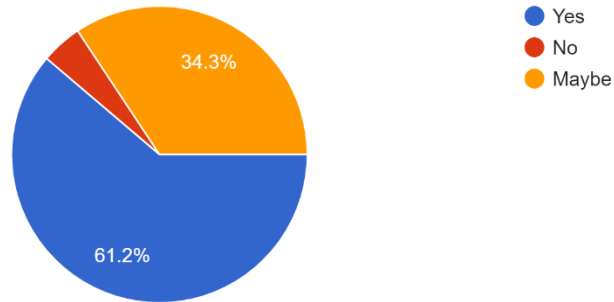

Would you like to be part of such an event again ?
67 responses